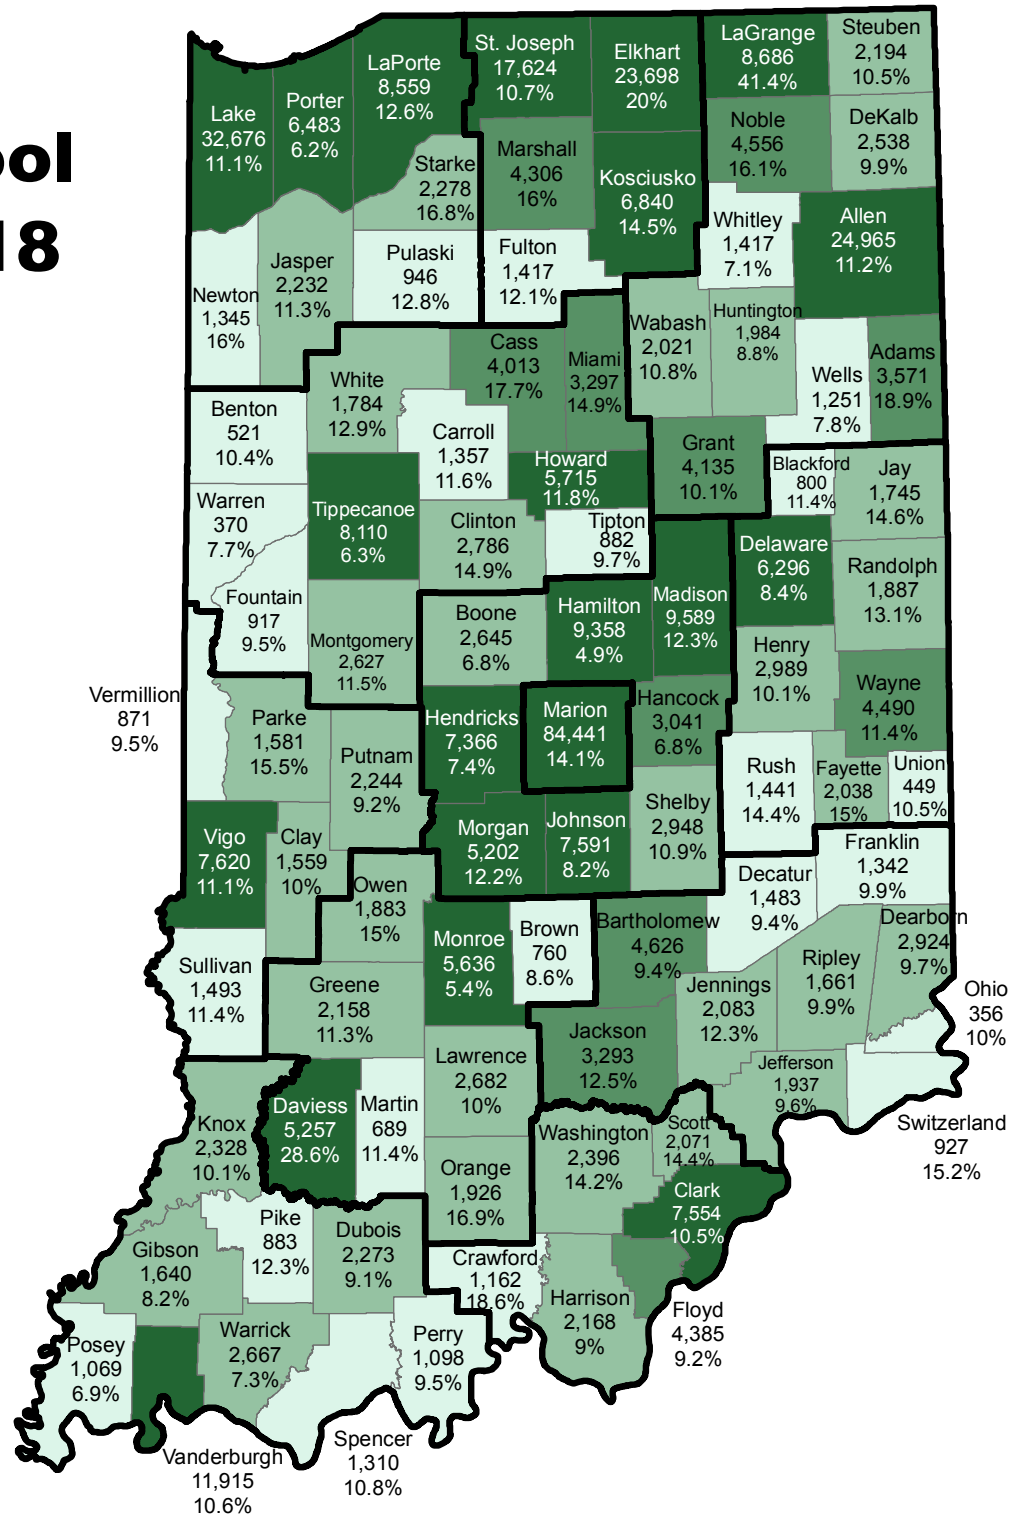

# Adults Age 18 to 64 without a High School Diploma or HSE, 2018

Indiana = 454,327 adults  
(11.2% of total age group)

## Number of Adults

- 356 - 1,500 (26)
- 1,501 - 3,000 (33)
- 3,001 - 5,000 (11)
- 5,001 - 84,441 (22)

Economic Growth Region

*Labels also show the percent of adults in this age group without a high school diploma or high school equivalency (HSE).*

Map produced by the Indiana Business Research Center, using the American Community Survey 2014-2018 five-year estimates that were released by the U.S. Census Bureau in December 2019.